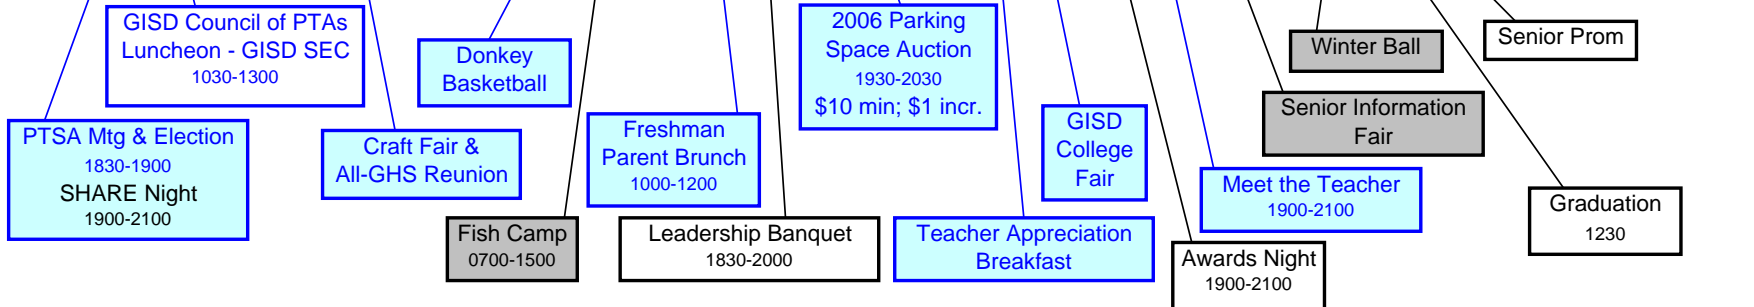

Annual View of PTSA & selected GHS Events - 2006/2007

2006-2007	Sun	Mon	Tue	Wed	Thu	Fri	Sat	Fair Day	Sun	Mon	Tue	Wed	Thu	Fri	Sat	Labor Day	Sun	Mon	Tue	Wed	Thu	Fri	Sat	MLK Day	Sun	Mon	Tue	Wed	Thu	Fri	Sat	Memorial Day	Sun	Mon	Tue	Wed	Thu	Fri	Sat
June					1	2	3	4	5	6	7	8	9	10	11	12	13	14	15	16	17	18	19	20	21	22	23	24	25	26	27	28	29	30	1				
July	2	3	4	5	6	7	8	9	10	11	12	13	14	15	16	17	18	19	20	21	22	23	24	25	26	27	28	29	30	31									
August			1	2	3	4	5	6	7	8	9	10	11	12	13	14	15	16	17	18	19	20	21	22	23	24	25	26	27	28	29	30	31						
September						1	2	3	4	5	6	7	8	9	10	11	12	13	14	15	16	17	18	19	20	21	22	23	24	25	26	27	28	29	30				
October	1	2	3	4	5	6	7	8	9	10	11	12	13	14	15	16	17	18	19	20	21	22	23	24	25	26	27	28	29	30	31								
November				1	2	3	4	5	6	7	8	9	10	11	12	13	14	15	16	17	18	19	20	21	22	23	24	25	26	27	28	29	30						
December					1	2	3	4	5	6	7	8	9	10	11	12	13	14	15	16	17	18	19	20	21	22	23	24	25	26	27	28	29	30					
January	31	1	2	3	4	5	6	7	8	9	10	11	12	13	14	15	16	17	18	19	20	21	22	23	24	25	26	27	28	29	30	31							
February					1	2	3	4	5	6	7	8	9	10	11	12	13	14	15	16	17	18	19	20	21	22	23	24	25	26	27	28	29	30					
March					1	2	3	4	5	6	7	8	9	10	11	12	13	14	15	16	17	18	19	20	21	22	23	24	25	26	27	28	29	30	31				
April	1	2	3	4	5	6	7	8	9	10	11	12	13	14	15	16	17	18	19	20	21	22	23	24	25	26	27	28	29	30	31								
May			1	2	3	4	5	6	7	8	9	10	11	12	13	14	15	16	17	18	19	20	21	22	23	24	25	26	27	28	29	30	31	1					
June					1	2	3	4	5	6	7	8	9	10	11	12	13	14	15	16	17	18	19	20	21	22	23	24	25	26	27	28	29	30					

PTSA Exec Board Meetings (second Monday of every month):

- Exec Board @ 6:00
- General Mtg

Summer Break

Student/Staff Holiday
Staff Development (Holiday)

Six-Week Breakpoints: |